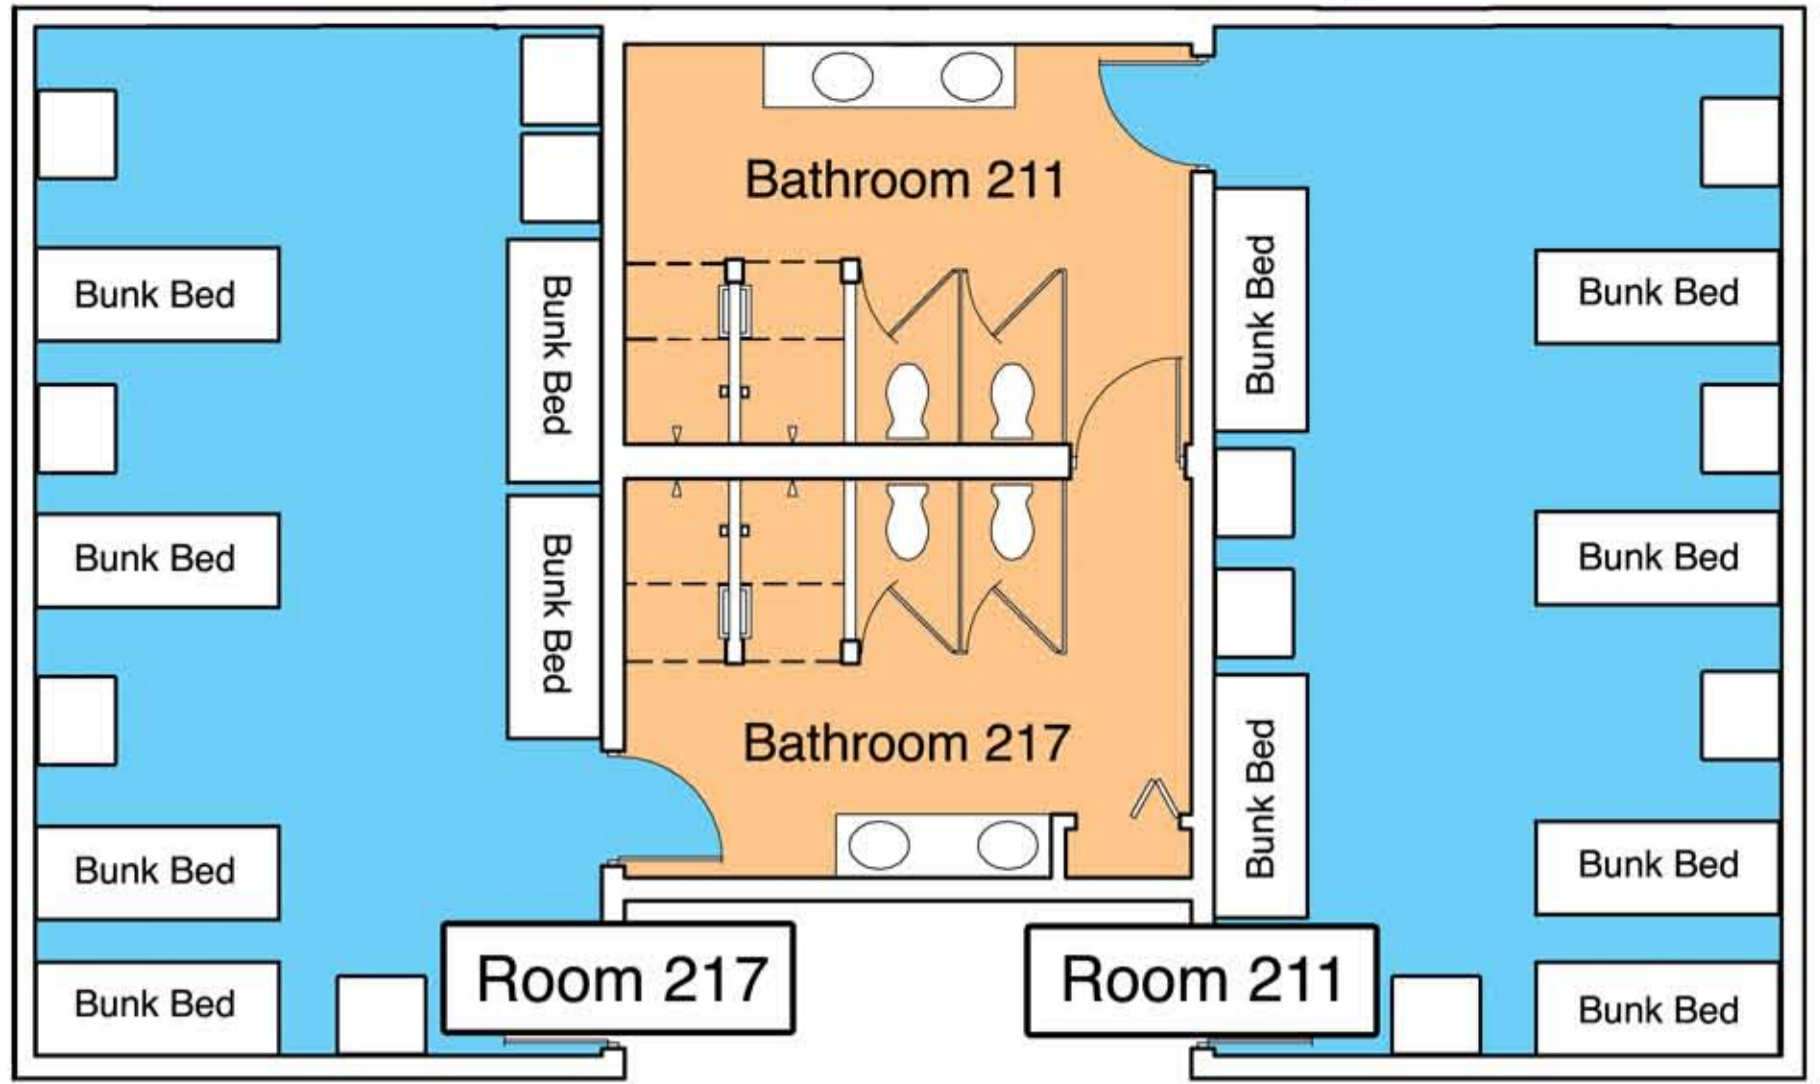

NorthBay Roost - Goshawk Housing

Upstairs
Main Entrance

UPSTAIRS CORRIDOR

Downstairs
Lounge/Kitchen

DOWNSTAIRS CORRIDOR

Rooms 114, 115, 120 & 121 are downstairs in Goshawk.
Rooms 210, 211, 216 & 217 are upstairs. Same layout.