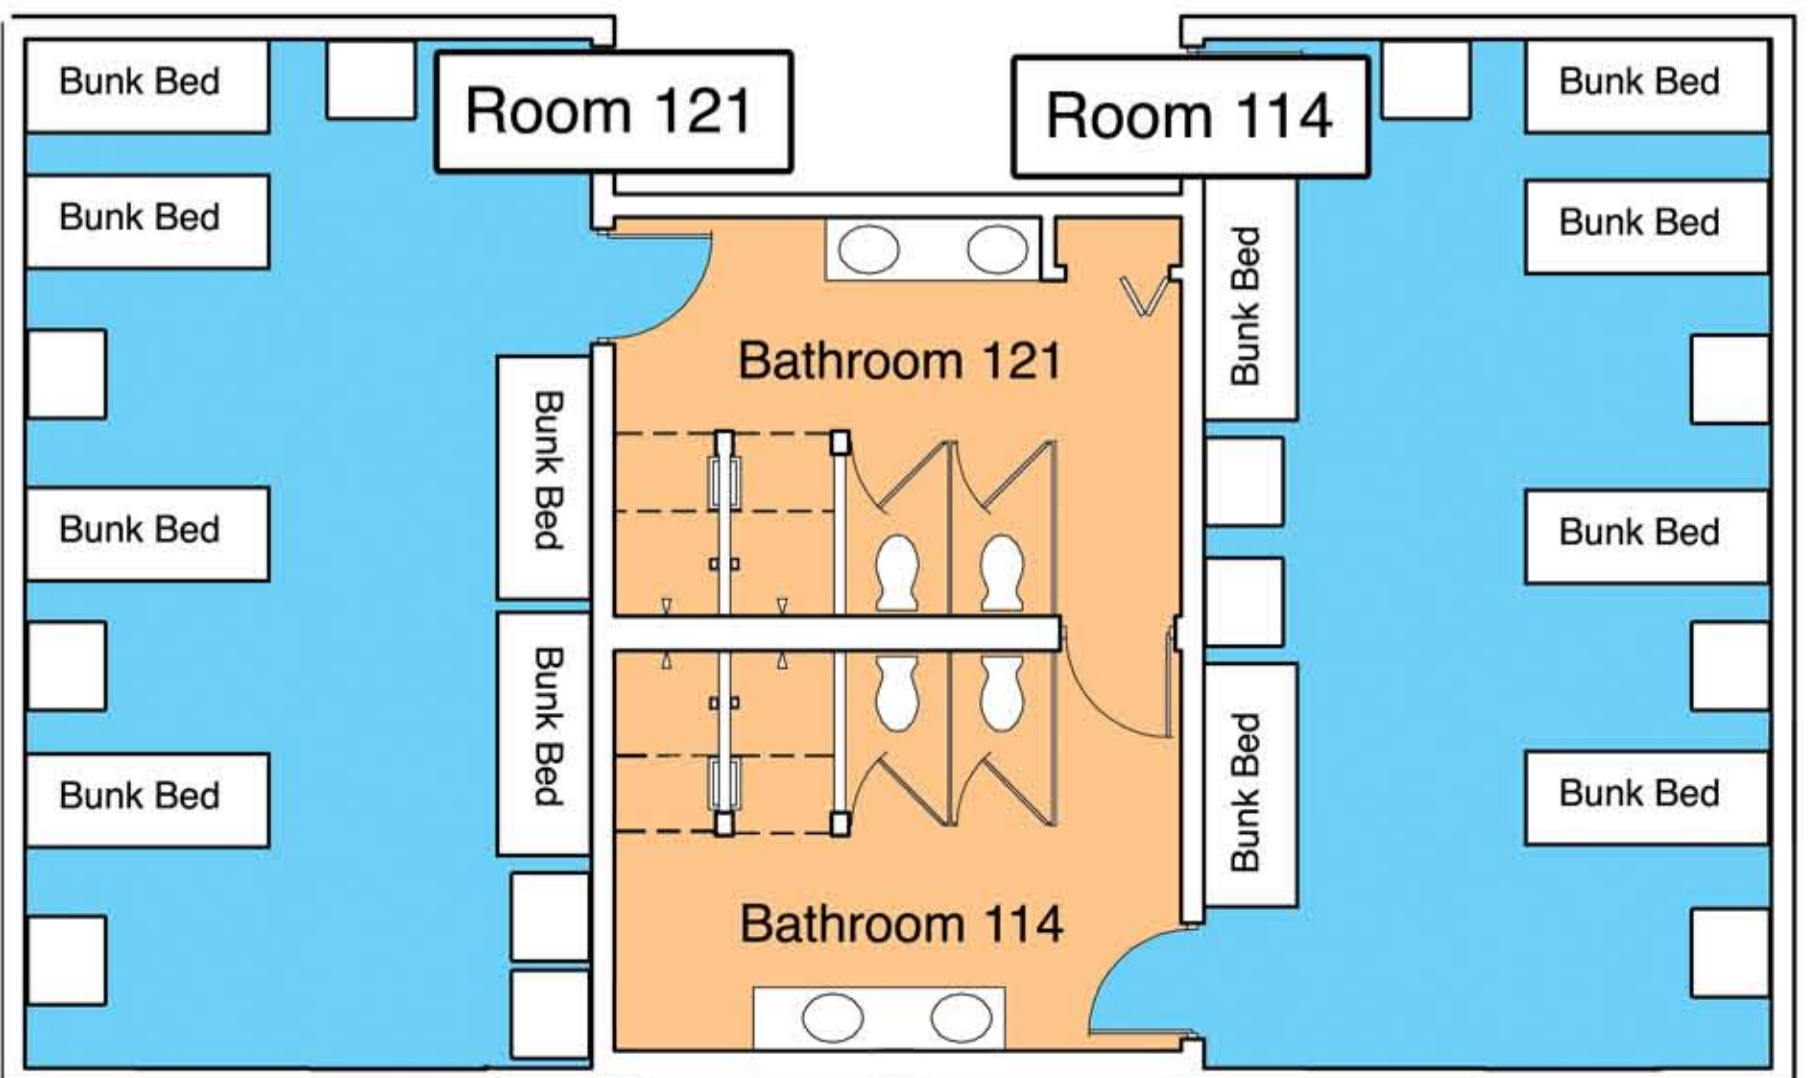

NorthBay Roost - Goshawk Housing

Upstairs
Main Entrance

UPSTAIRS CORRIDOR

Downstairs
Lounge/Kitchen

DOWNSTAIRS CORRIDOR

Rooms 114, 115, 120 & 121 are downstairs in Goshawk.
Rooms 210, 211, 216 & 217 are upstairs. Same layout.