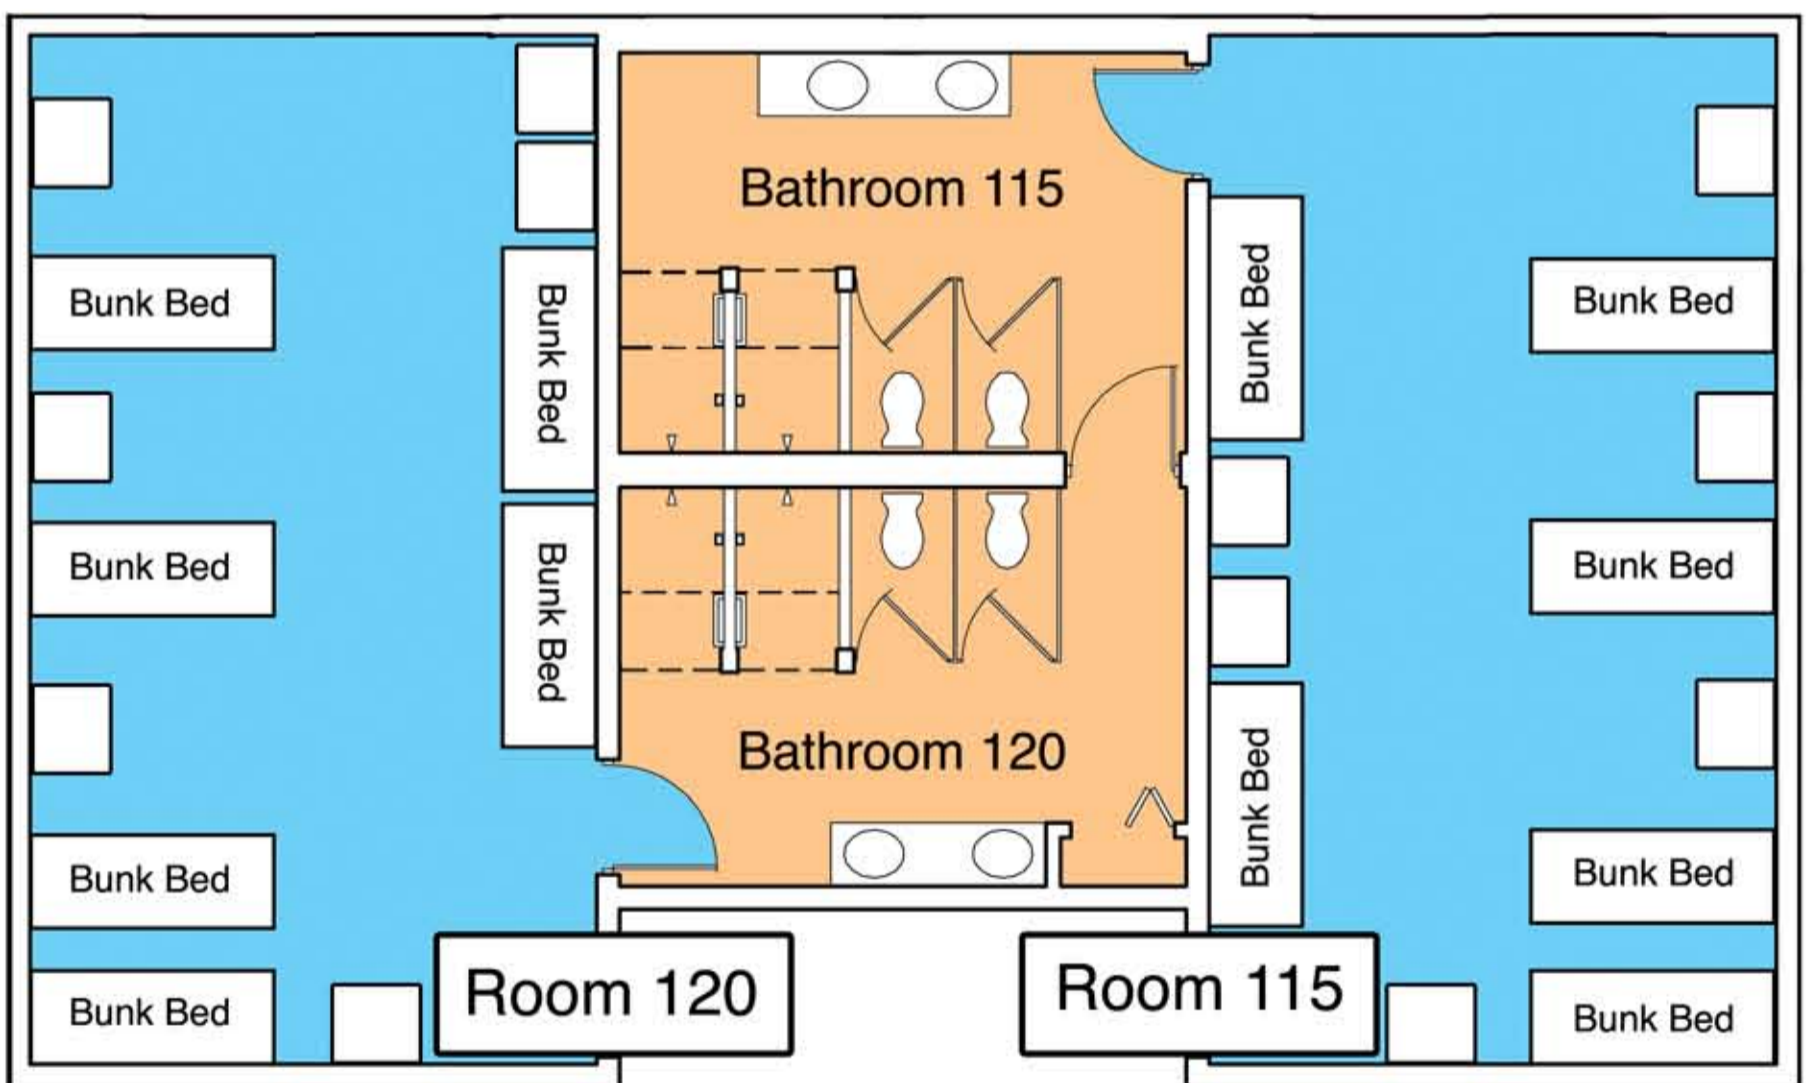

NorthBay Roost - Goshawk Housing

Upstairs
Main Entrance

UPSTAIRS CORRIDOR

Downstairs
Lounge/Kitchen

DOWNSTAIRS CORRIDOR

Rooms 114, 115, 120 & 121 are downstairs in Goshawk.
Rooms 210, 211, 216 & 217 are upstairs. Same layout.