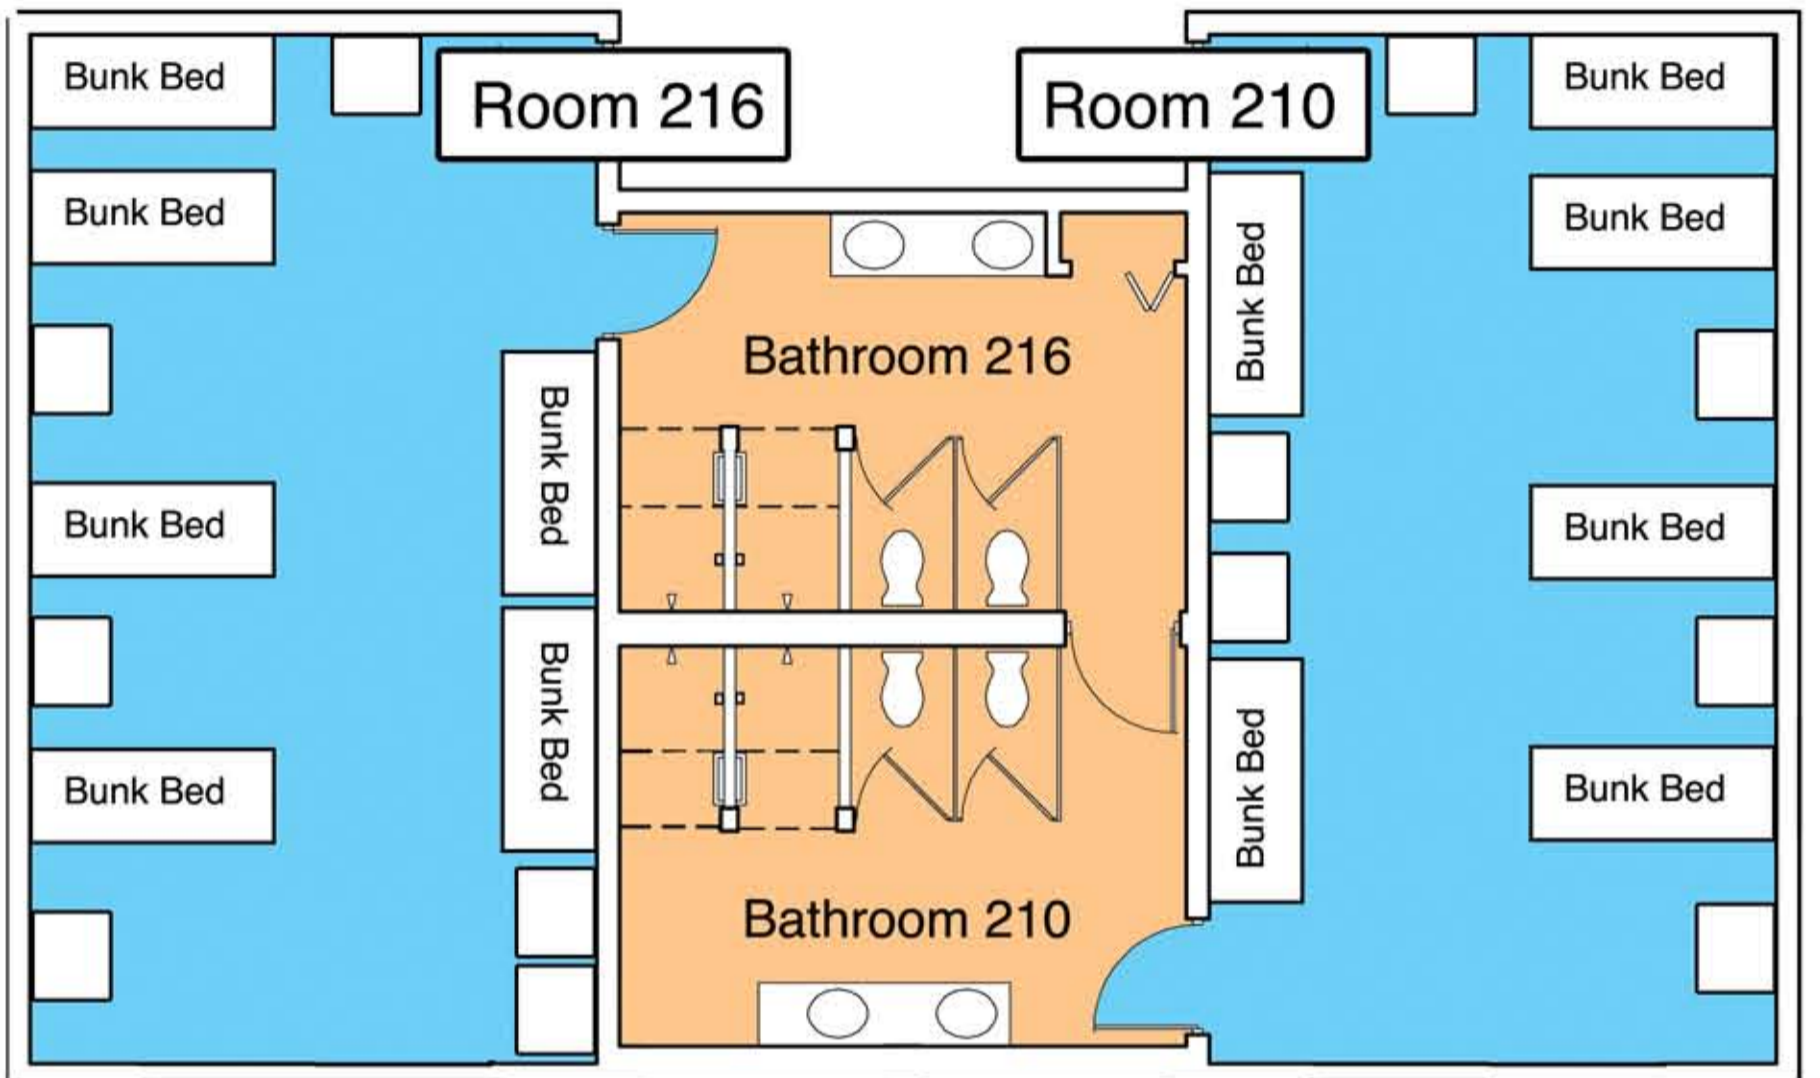

NorthBay Roost - Goshawk Housing

Upstairs
Main Entrance

UPSTAIRS CORRIDOR

Downstairs
Lounge/Kitchen

DOWNSTAIRS CORRIDOR

Rooms 114, 115, 120 & 121 are downstairs in Goshawk.
Rooms 210, 211, 216 & 217 are upstairs. Same layout.