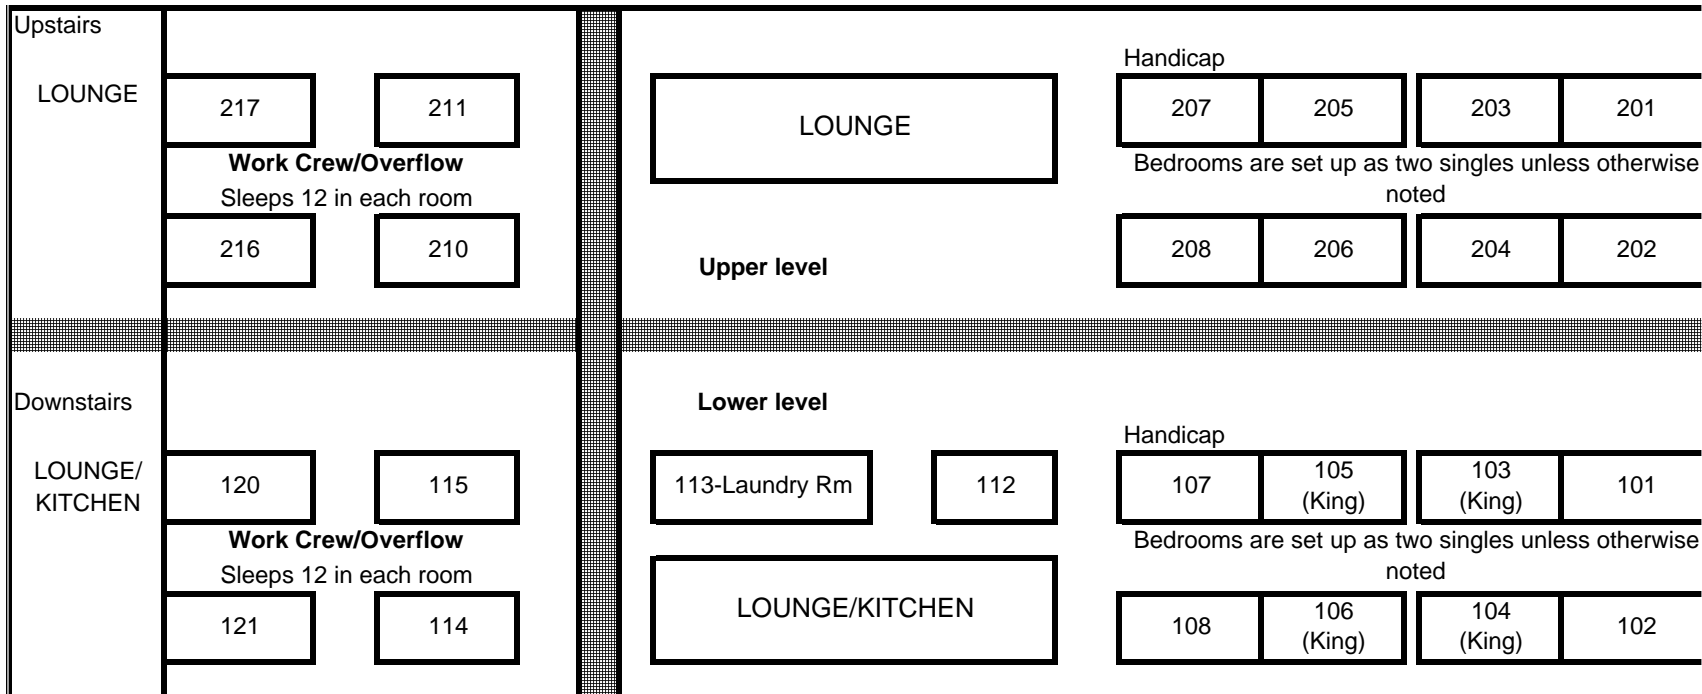

Roost:

Downstairs:				
ROOM:	Capacity	WHO:	#/ROOM	SPECIAL NOTES:
114 (female)	12			
115 (female)	12			
120 (female)	12			
121 (female)	12			
		<i>please indicate names of guests in these rooms...</i>		
101	2			2 TWINS
103	2			KING
102	2			2 TWINS
104	2			KING
105	2			KING
107	2			2 TWINS
106	2			KING
108	2			2 TWINS
112	2			2 TWINS
	66		TOTAL:	0

Cabins at Camp:

Girls:				
<u>Cabin #</u>	<u>Capacity</u>	<u>WHO:</u>	<u>#/ROOM</u>	<u>SPECIAL NOTES:</u>
Waxwing 1	10			
Waxwing 2	10			
Flycatcher 3	10			
Flycatcher 4	10			
Bufflehead 5	10			
Bufflehead 6	10			
Tidewater 7	10			
Tidewater 8	10			
Watershed 9	10			
Watershed 10	10			
Shallows 11	10			
Shallows 12	10			
Breakwater 13	10			
Breakwater 14	10			
Maelstrom 15	10			
Maelstrom 16	10			
Duneside 17	10			
Duneside 18	10			
	180	TOTAL:	0	

We are able to put up to 60 mattresses on the floor, just let us know

NorthBay Roost Housing Goshawk/Kestrel

↙
Main Entrance
(Deck)
↘

GOSHAWK = 96

Parking Lot

KESTREL = 34

Woods Side